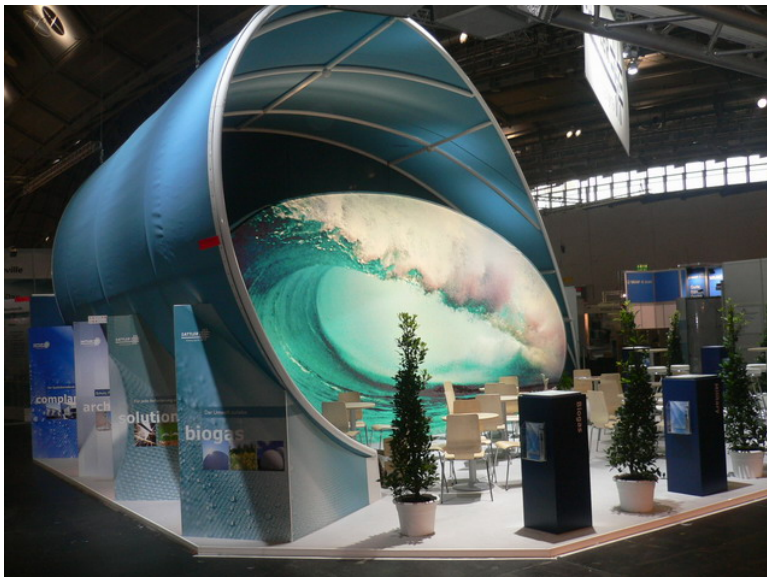

Exhibition stand - Sattler AG - Techtex 2009

Projectdata	
Material	Sattler Material: "Twilight Pearl"