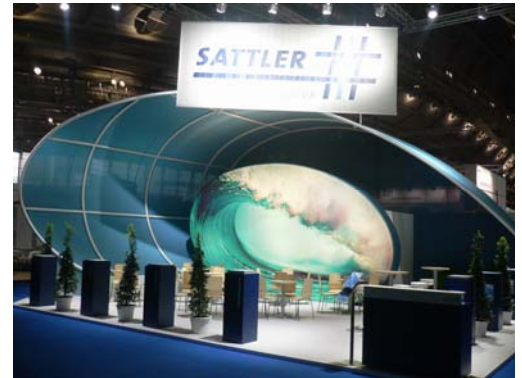

Exhibition stand - Sattler AG - Techtex 2009

Projectdata	
Material	Sattler Material: "Twilight Pearl"